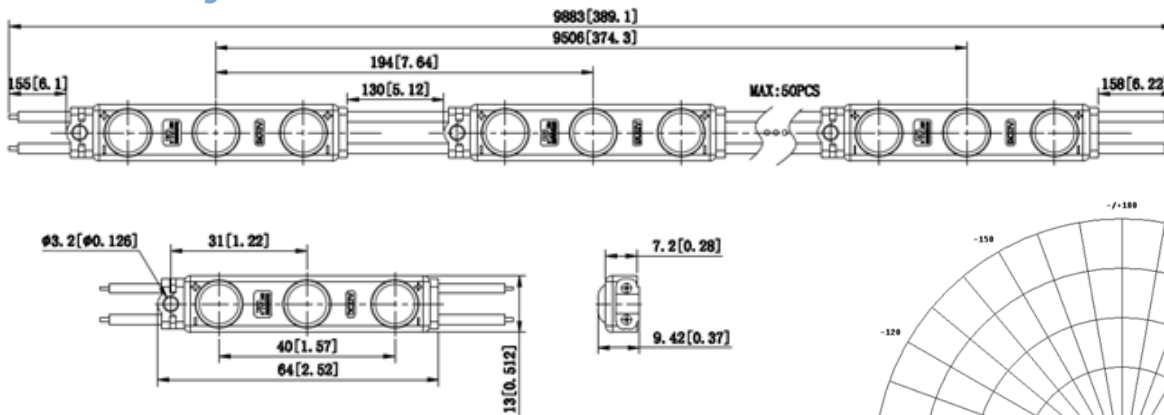

Profile Drawings

MODEL	MAX POWER SUPPLY LOAD			
	35W	60W	100W	150W
P-3120	29 mods	50 mods	80 mods	125 mods

Light Distribution