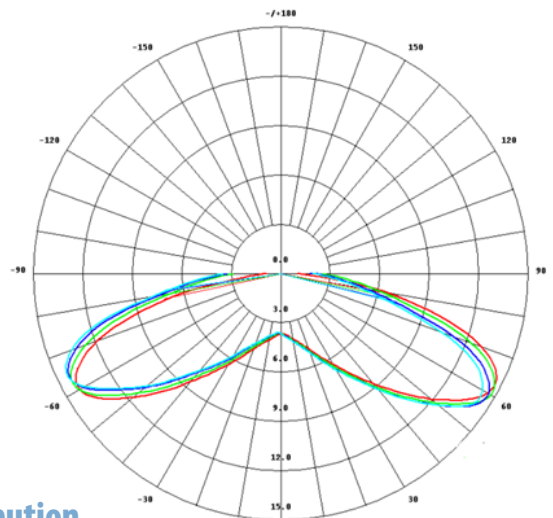

Profile Drawings

MODEL	MAX POWER SUPPLY LOAD			
	35W	60W	100W	150W
P-3120	29 mods	50 mods	80 mods	125 mods

Light Distribution