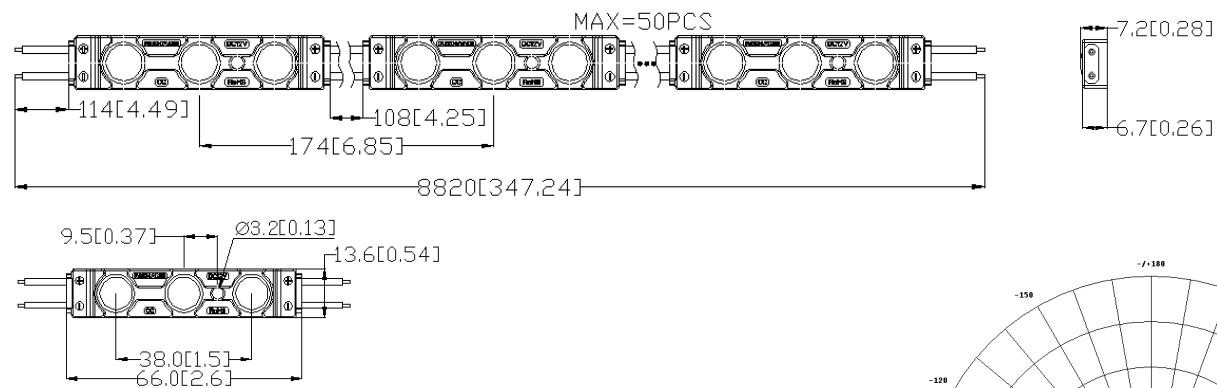

Profile Drawings

MODEL	MAX POWER SUPPLY LOAD			
	35W	60W	100W	150W
KD-3072	48 mods	83 mods	138 mods	208 mods

HanleyLED recommends underloading any power supply by 15%