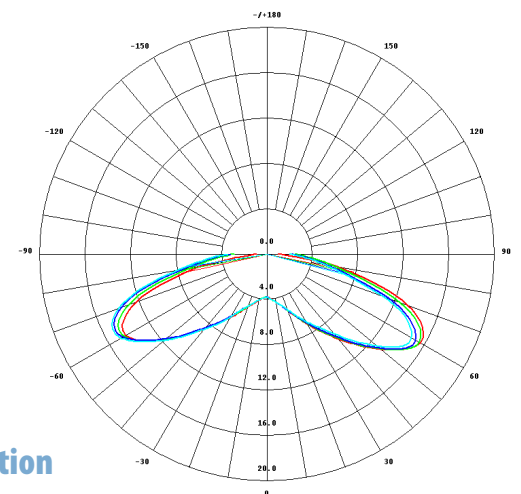

## Features

- As low as 3" from sign face
- Ideal for shallow, deep, and halo channel letter lighting
- Guaranteed life over 50,000 hours

Color	Part#	Color Temp	Lumens
Cool White	HLED-KD3072WCOO	9500 ~ 11000K	70 lm/mod (122.5 lm/ft.)
Pure White	HLED-KD3072WPUR	7000K	70 lm/mod (122.5 lm/ft.)
Red	HLED-KD3072R	620 ~ 625K	19 lm/mod (33.25 lm/ft.)

## Light Distribution