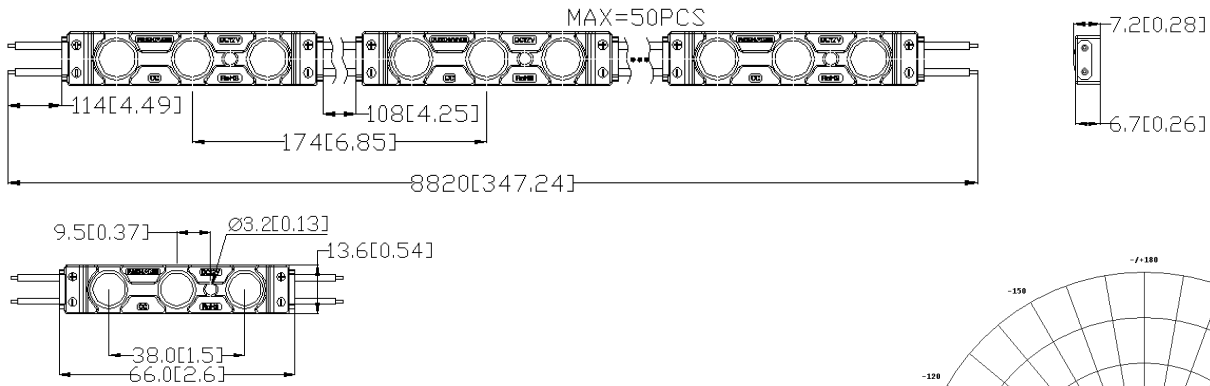

## Specifications

Viewing Angle	160°
Watts	.72w/mod (1.26w/ft.)
Input Voltage	12vDC
Modules/Foot	1.75/ft. fully stretched
Protection Grade	IP65
Packaging	Anti-static bag, 100 modules (57.08 ft)/bag
Warranty	5 Year (Product) / 5 Year (Labor)
Operating Temp.	-25 ~ +60 °C / -13 ~ +140 °F
Storage Temp.	-25 ~ +70 °C / -13 ~ +158 °F
Cascade	50 mods single-ended power feed (pcs) 100 mods double-ended power feed (pcs)